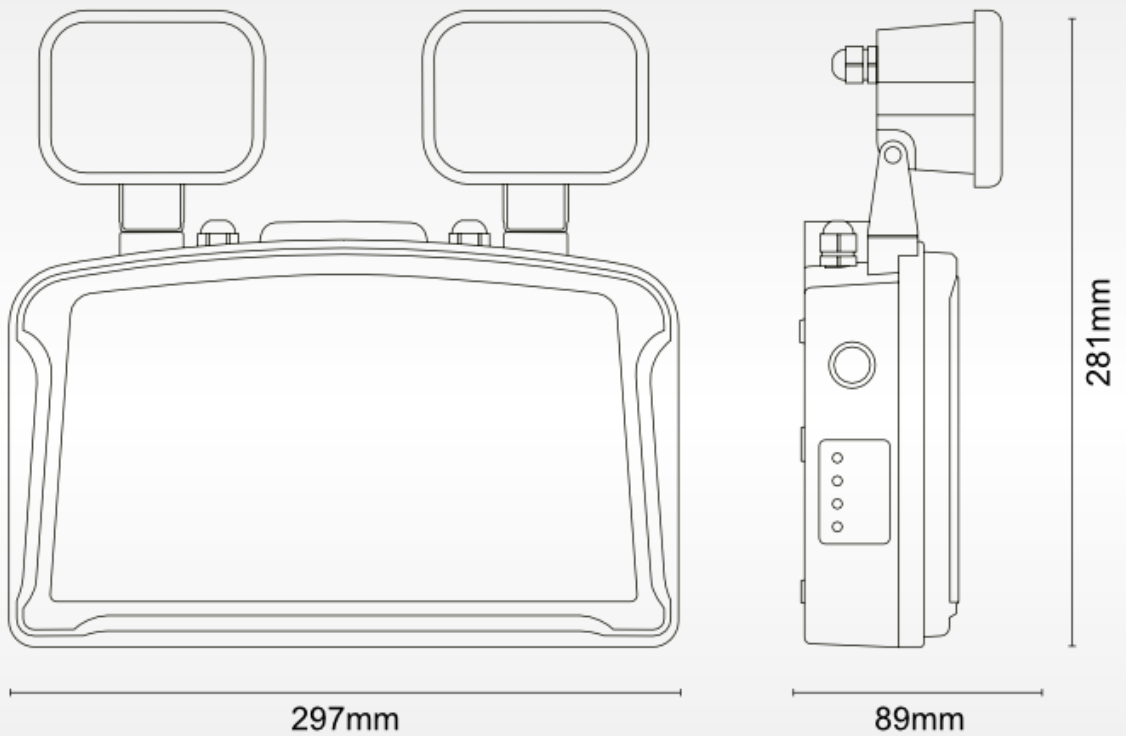

# 2.5w Emergency Twin Spot Light | Maintained | 6500k

Wattage:	2.5W
Emergency Lumens Output:	330lms
Colour Temperature:	6500k
Test Button?	No
Operating Temperature	0 ~ 40°C
Voltage input:	220-240V
IP Rating:	IP65
Lifespan:	2 Years
Battery Type:	LiFePO <sub>4</sub> 26650 3.2V 3,000mAh
Charging Time:	24 Hours
Emergency Duration:	3 Hours
Warranty:	5 year
Dimensions/Cut out:	297mm x 281mm x 89mm
Certificates:	CE & RoHS
Material:	White polycarbonate body
Application:	Used for corridors and general industrial areas, can be mounted in any orientation.

## Emergency

2.5w Emergency Twin  
Spot Light | Maintained |  
6500k

## Dimensions

Cable entry hole 11mm

Installation hole N/A

UK  
CA

RoHS  
Compliant