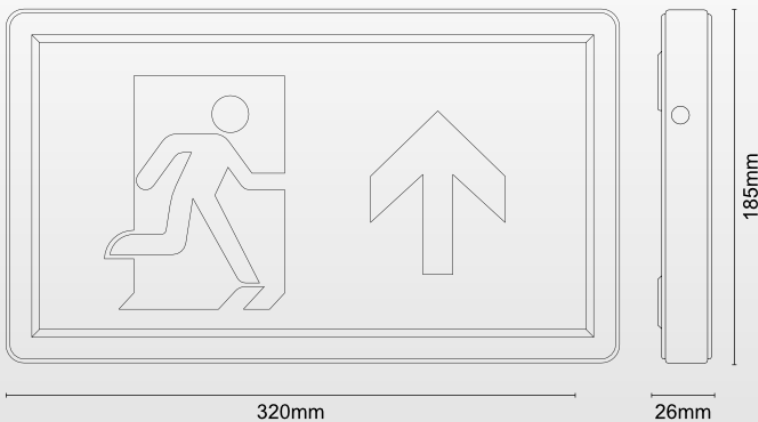

# LED Emergency Exit Box | 2w | 45lm | 6500k

Wattage:	2w
Lumens:	45lm
Emergency Lumens Output	40lm
Test Button?	Yes
Battery Type	LiFePO <sub>4</sub> 18650 3.2V 1,000mAh
Voltage input:	220-240V (AC)
IP Rating:	IP20
Charge Time	24 Hours
Emergency Duration:	3 Hours
Colour Temperature	6500k
Working Temperature:	0 ~ 40°C
Emergency Legend:	Left, Right, Up or Down
Dimensions/Cut out:	320mm x 182mm x 26mm
Certificates:	CE & ROHS
Material:	Aluminium
Warranty:	5 Years
Application:	Ideal for nursery's, schools, hallways, offices, kitchens.

### Left & Right

### Dimensions

Cable entry hole 20mm

Installation hole N/A

RoHS  
Compliant